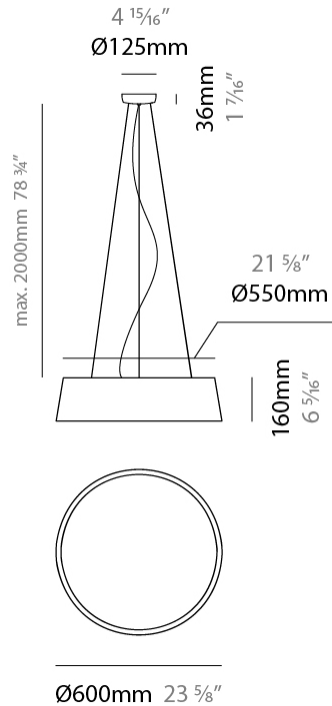

D111063-

base number _____
Finish Options _____
Finish Options _____

1. To build a product code in our configurator select the specify button on the base model # product page
2. To build a manual product code on this datasheet choose from the options listed below in blue font and add the suffix to the base model #

GENERAL

Series: Drum _____
Brand: Ole _____
Division: Design _____
Mounting Type: Suspension _____
Mounting Location: Ceiling _____
Subcategory: Up/Down Light _____

PHYSICAL

Shape: Drum _____
Diameter (mm): 600 _____
Diameter (in): 23 ⁵/₈ _____
Height (mm): 160 _____
Height (in): 6 ³/₁₆ _____
Max. Overall Height (mm): 2160 _____
Max. Overall Height (in): 85 ¹/₁₆ _____
Light Distribution: Direct / Indirect _____
Weight (kg): 3.3 _____
Weight (lbs): 7.26 _____
Fixture Finish: BEI / BLK / BLU / COG / DGN / GRY / MRN / MOC / MUS / OLV / SIL / STN / TER / WHI _____
Holder Finish: BLK _____
Fixture Material: Fabric Cord / Metal _____
Cable Details: 2000mm Cable _____
Upon Request: Other fabric cord colors available upon request (see downloadable finish chart) _____

ELECTRICAL

Number of Lamps: 3 _____
Lamp Type: LED Retrofit _____
Lamp Shape: A19 _____
Bulb Included: Bulb Not Included _____
Max. Wattage Per Lamp (W): 15 _____
Lamp Base: E26 _____
Input Voltage (V): 120 _____
Upon Request: 277Vac / GU24 _____

LED

OPTICAL

RATINGS AND CERTIFICATIONS

Certified By: Certified for North American Standards _____
IP rating: IP20 _____